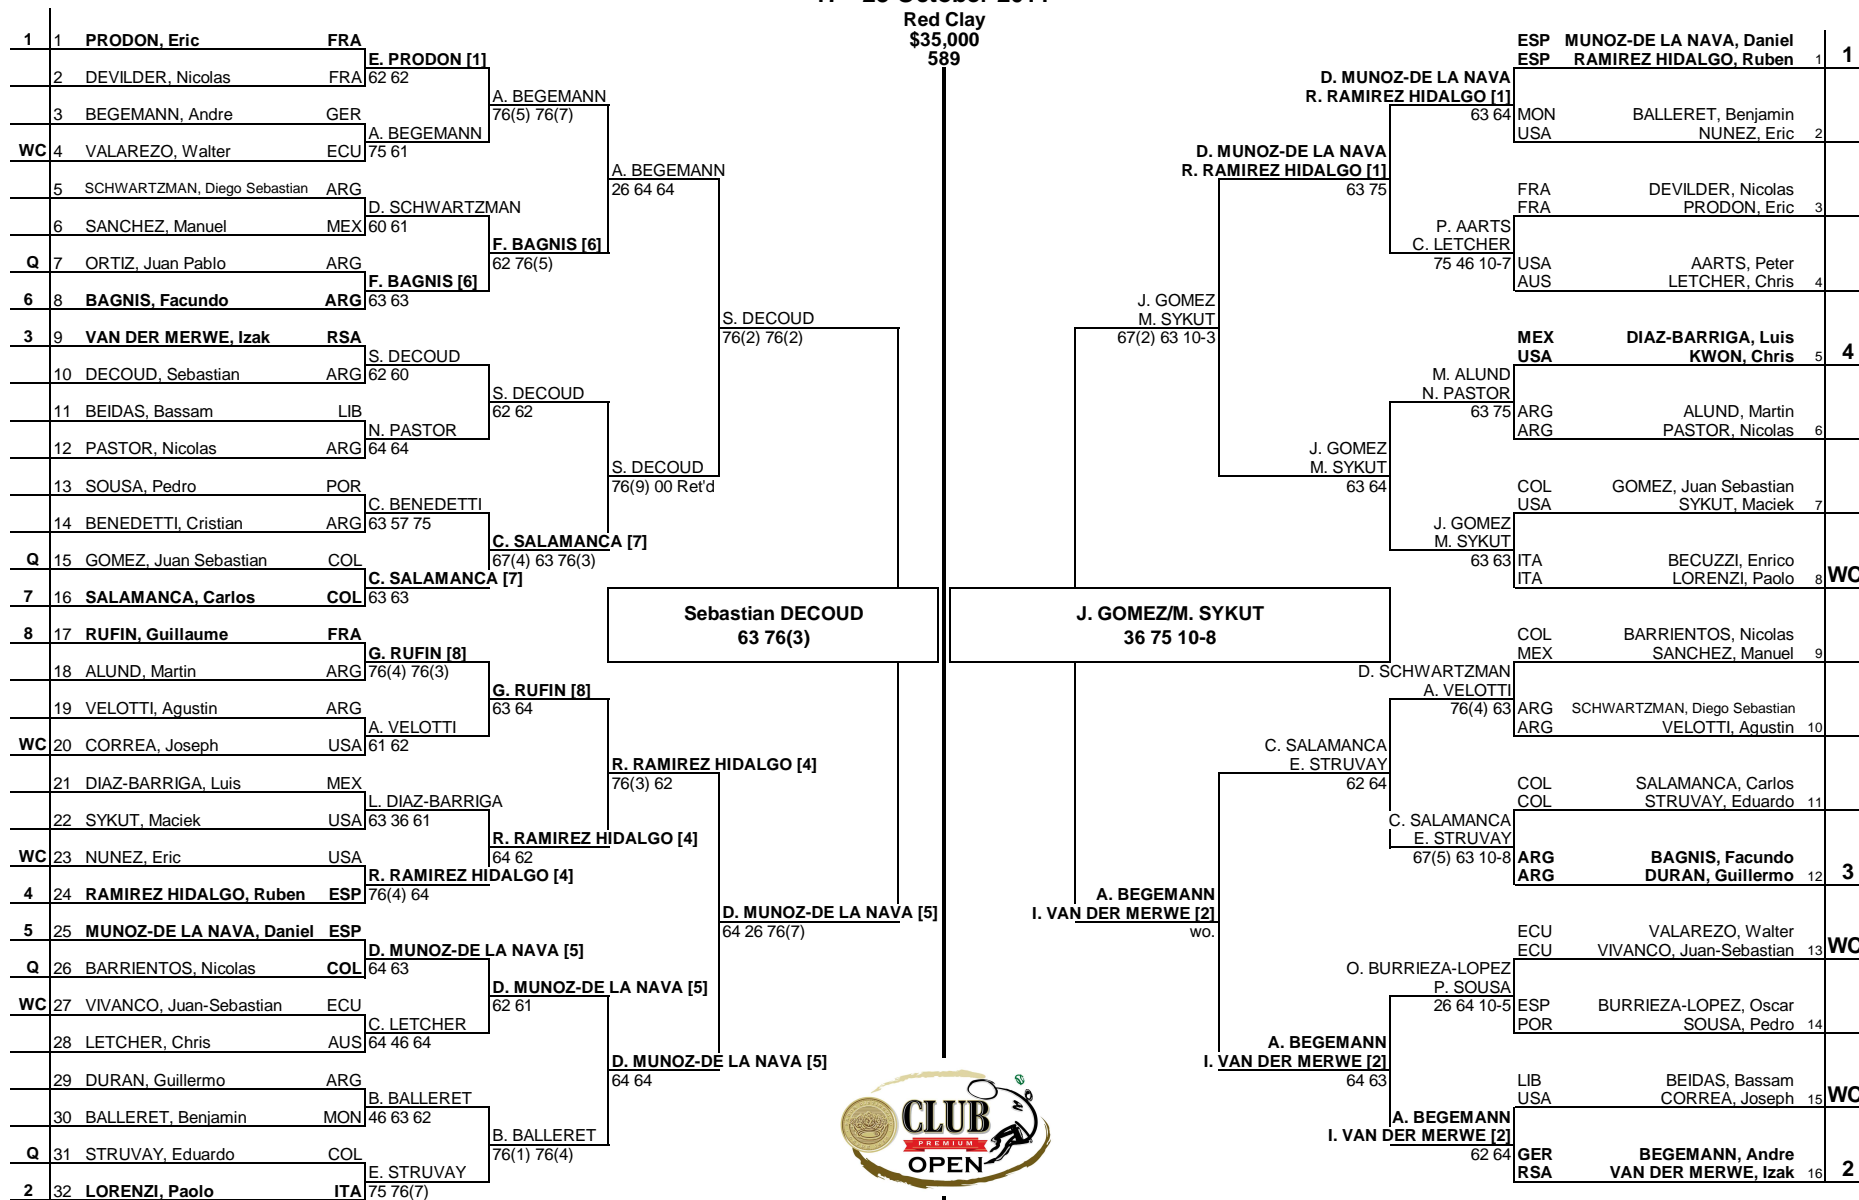

MAIN DRAW SINGLES

XVII Challenger ATP de Quito "Cerveza Club Premium Cup"

Quito, Ecuador
17 - 23 October 2011

MAIN DRAW DOUBLES

Seeded Players	Rank	Prize Money	Pts.	Lucky Losers
1 PRODON, Eric	90	Winner \$5,000	80	
2 LORENZI, Paolo	110	Finalist \$3,000	48	
3 VAN DER MERWE, Izak	132	Semi-Finalist \$1,755	29	
4 RAMIREZ HIDALGO, Ruben	133	Quarter-Finalist \$1,020	15	
5 MUNOZ-DE LA NAVA, Daniel	157	2nd Round \$600	6	Salamanca, Carlos - Neck Injury
6 BAGNIS, Facundo	174	1st Round \$365	0	
7 SALAMANCA, Carlos	241	Last Direct Acceptance		
8 RUFIN, Guillaume	243	Maciek Sykut - 654		

Seeded Players	Rank	Prize Money (Per Team)	Pts.	Alternates/Lucky Losers
1 D. Munoz-De La Nava / R. Ramirez	205	Winner \$2,200	80	
2 A. Begemann / I. Van Der Merwe	315	Finalist \$1,250	48	
3 F. Bagnis / G. Duran	549	Semi-Finalist \$760	29	
4 L. Diaz-Barriga / C. Kwon	639	Quarter-Finalist \$450	15	
		First Round \$250	0	C. Salamanca / E. Struvay - C. Salamanca (Ne)
Last Direct Acceptance				
Ricardo Reis				
Balleret/Nunez - 1188				
Challenger Supervisor				